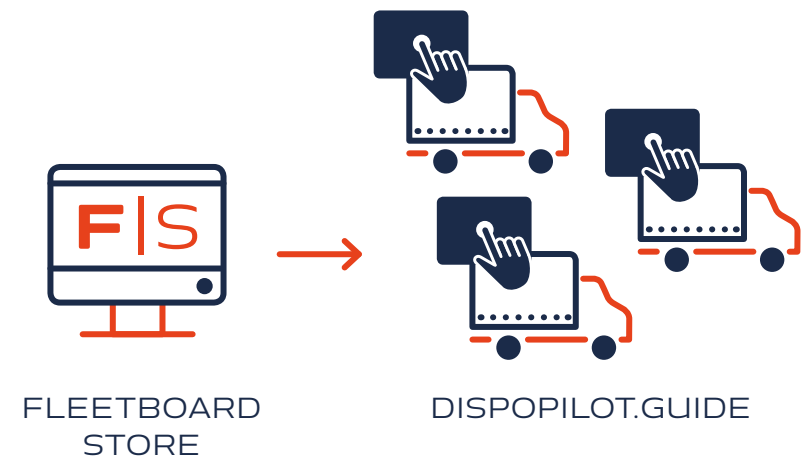

**FLEET
BOARD** | STORE

APP YOUR TRUCK!

THE BEST APPS FOR TRUCKS. IN THE FLEETBOARD STORE.

- The Fleetboard Store is the new marketplace for apps which increase the performance of truck fleets even further.
- An open platform for innovative solutions by Fleetboard, Daimler and their top-class industry partners.
- A comprehensive app portfolio for various customer needs.
- Better and more intelligent connectivity with apps which also use vehicle data in real time.

Beyond Brands

Apps can be applied beyond all brands.*

*Available in vehicles with corresponding vehicle electronic system e.g. standardized FMS interface.

[appyourtruck.com](https://www.appyourtruck.com) for more information

FROM THE APP IDEA TO THE VEHICLE — HOW IT WORKS.

The Fleetboard Developer Portal offers interested partners and independent developers all required information regarding the development, the distribution, and sale of apps. Various technical documentation, an SDK, and a guided submission process help to integrate apps easily into the Fleetboard Store.

Fleetboard customers can install apps from the Fleetboard Store on individual vehicles or all vehicles of the fleet. Subsequently, they are available to the drivers on the DispoPilot.guides assembled in the vehicles. The installed apps not only improve everyday life for drivers, they also increase the efficiency of the entire fleet through intelligent connectivity.