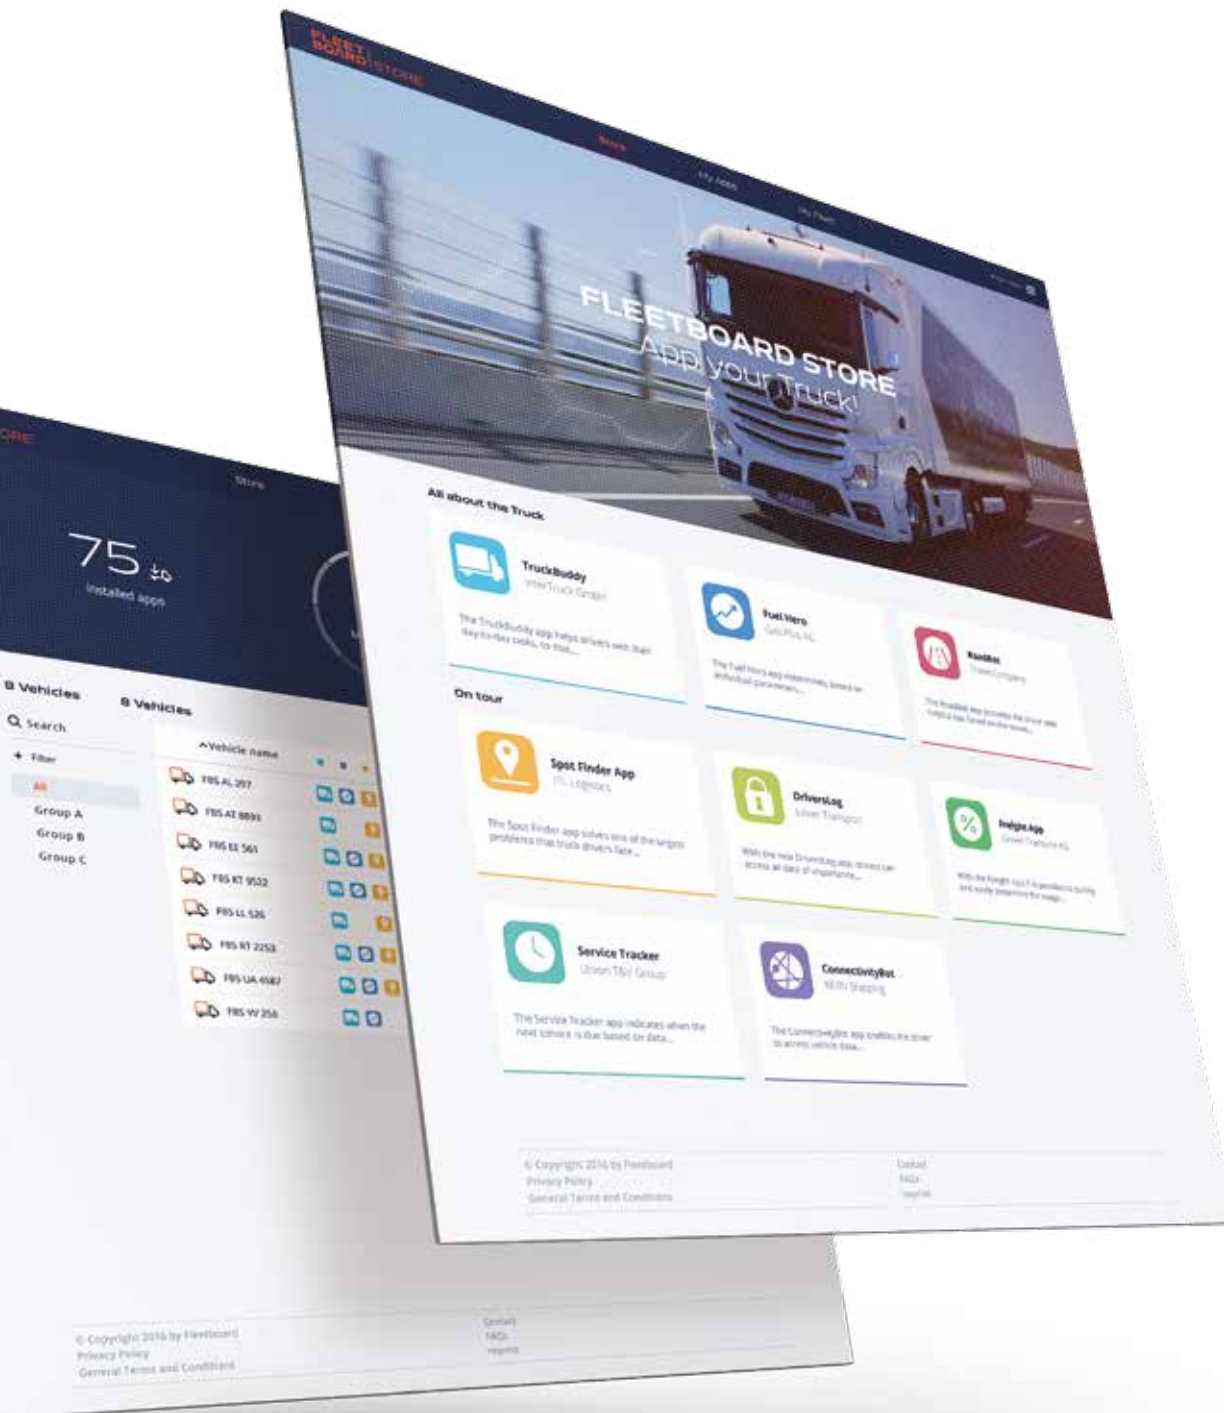

**FLEET
BOARD** | STORE

APP YOUR TRUCK!

THE BEST APPS FOR TRUCKS. IN THE FLEETBOARD STORE.

- The Fleetboard Store is the new marketplace for apps which increase the performance of truck fleets even further.
- An open platform for innovative solutions by Fleetboard, Daimler and their top-class industry partners.
- A comprehensive app portfolio for various customer needs.
- Better and more intelligent connectivity with apps which also use vehicle data in real time.

AHEAD OF THE COMPETITION THROUGH MORE INTELLIGENT CONNECTIVITY.

Larger Selection

Various solutions to meet various customer needs.

Apps by Experts

Concentrated industry know-how by Fleetboard, Daimler and their top-class partners.