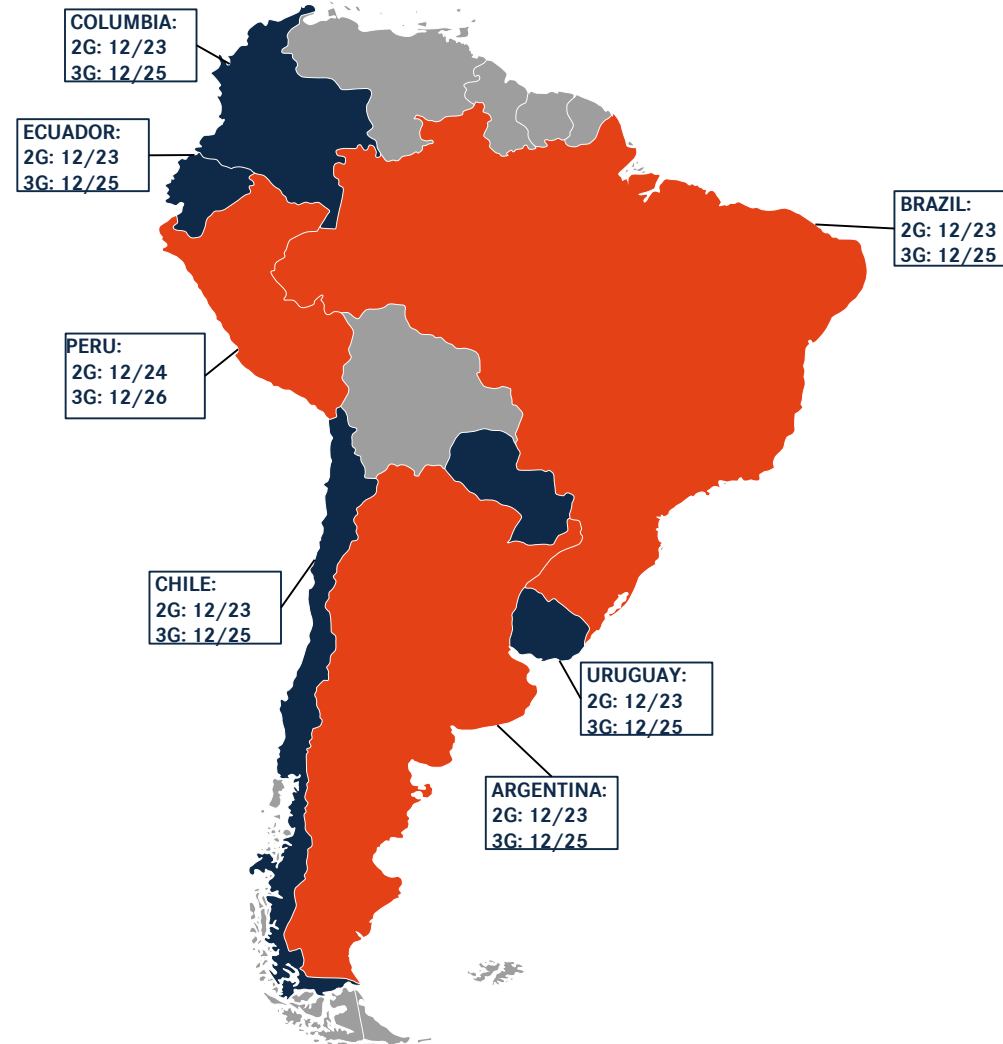

2G/3G TERMINATION SCHEDULE* (STATUS: 04/22)

*This list is based on announcements made by GSMA (Global System for Mobile Communications Association) as well as local roaming partners. Therefore, all dates contained are indicative and not binding. For further information or updates, please contact your local provider. If a country is not listed, no shutdown dates are available.

2G/3G TERMINATION SCHEDULE* – EUROPE (STATUS: 04/22)

*This list is based on announcements made by GSMA (Global System for Mobile Communications Association) as well as local roaming partners. Therefore, all dates contained are indicative and not binding. For further information or updates, please contact your local provider. If a country is not listed, no shutdown dates are available.

2G/3G TERMINATION SCHEDULE*– SOUTH AMERICA (STATUS: 04/22)

*This list is based on announcements made by GSMA (Global System for Mobile Communications Association) as well as local roaming partners. Therefore, all dates contained are indicative and not binding. For further information or updates, please contact your local provider. If a country is not listed, no shutdown dates are available.