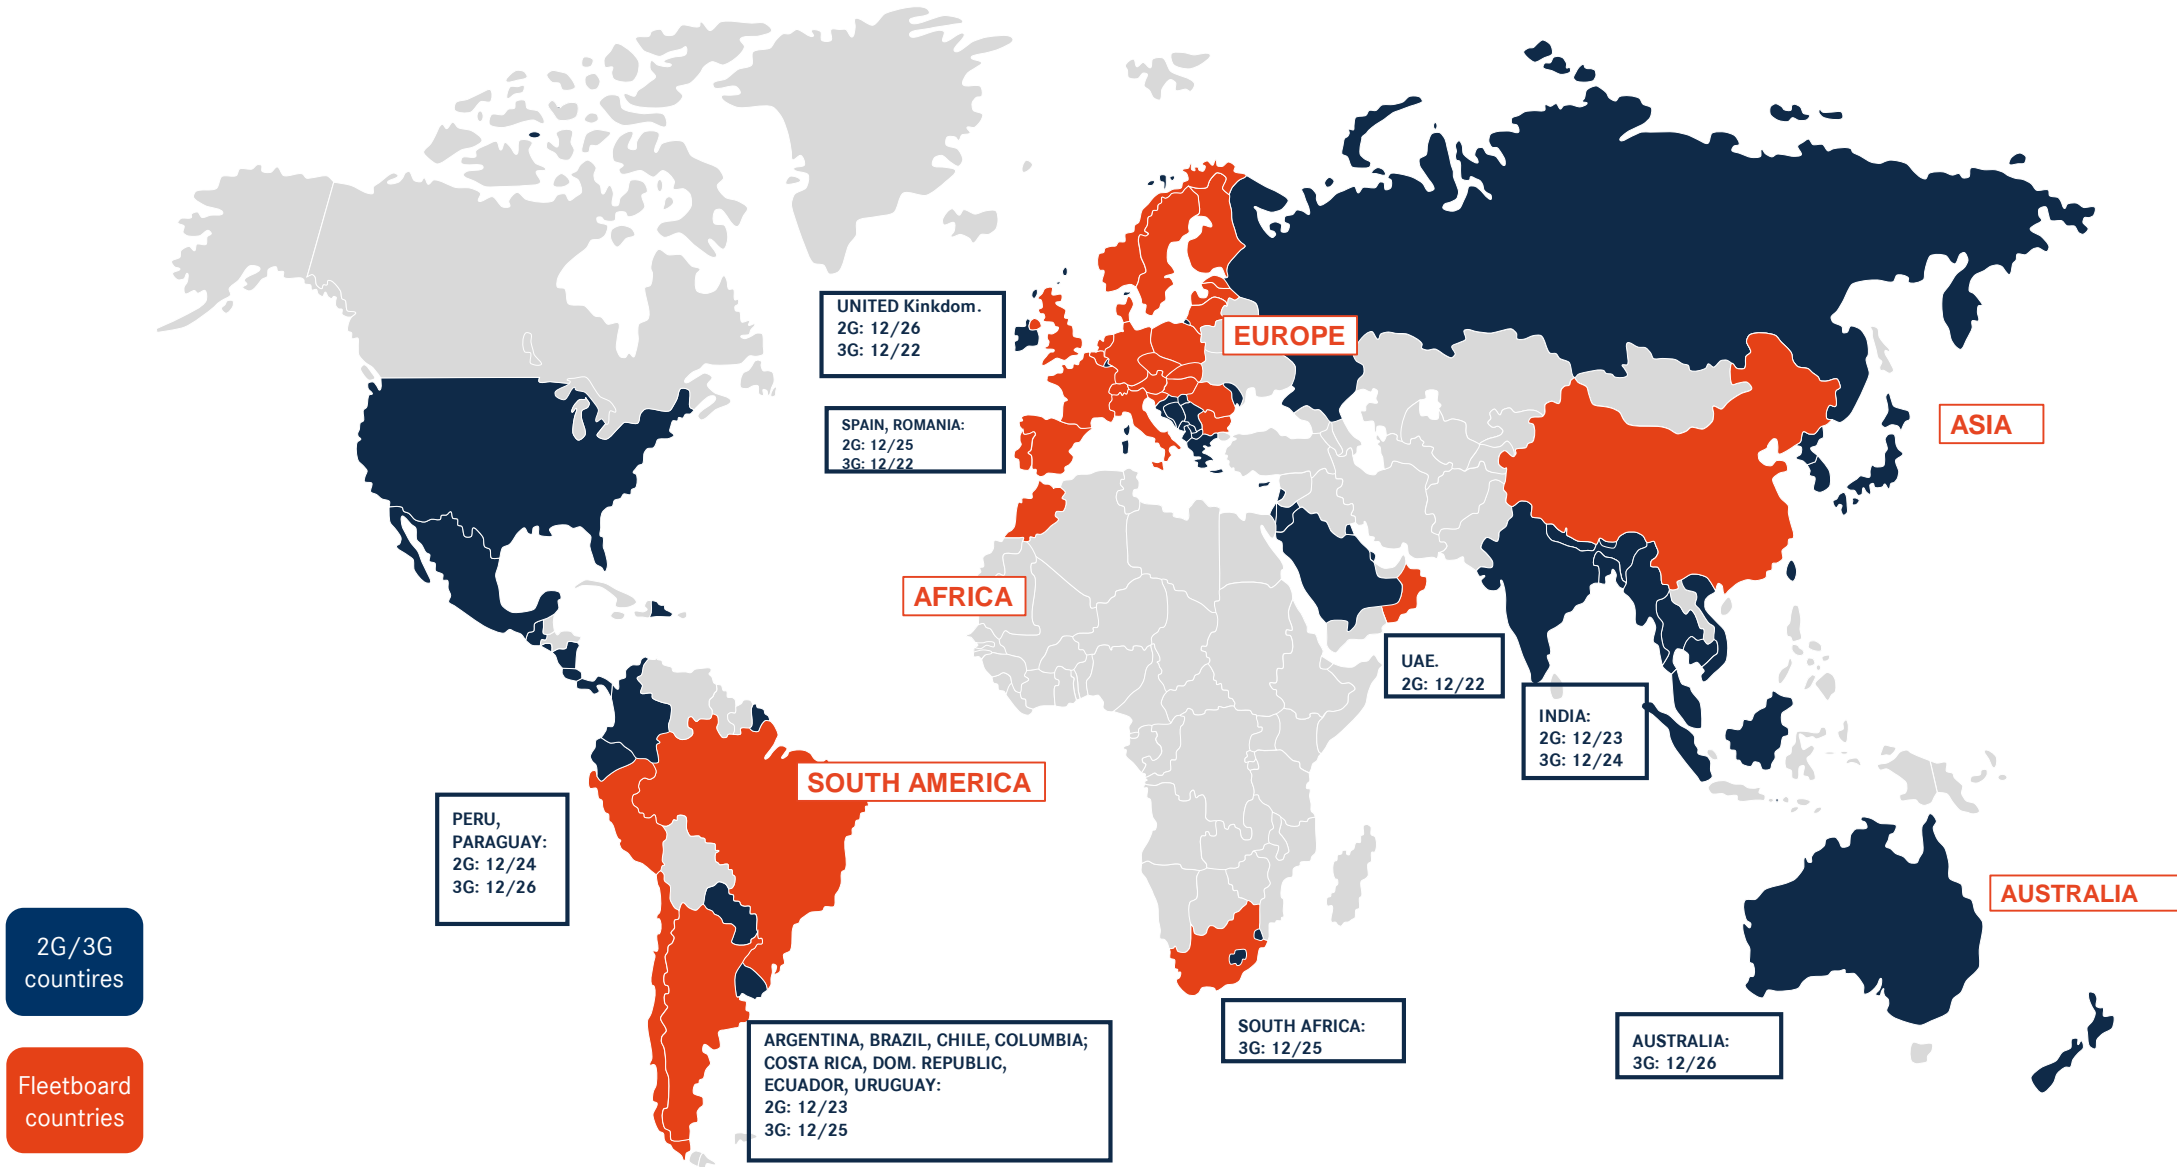

2G/3G TERMINATION SCHEDULE* (STATUS: 04/22)

*This list is based on announcements made by GSMA (Global System for Mobile Communications Association) as well as local roaming partners. Therefore, all dates contained are indicative and not binding. For further information or updates, please contact your local provider. If a country is not listed, no shutdown dates are available.

2G/3G TERMINATION SCHEDULE* – EUROPE (STATUS: 04/22)

*This list is based on announcements made by GSMA (Global System for Mobile Communications Association) as well as local roaming partners. Therefore, all dates contained are indicative and not binding. For further information or updates, please contact your local provider. If a country is not listed, no shutdown dates are available.

2G/3G TERMINATION SCHEDULE*– SOUTH AMERICA (STATUS: 04/22)

*This list is based on announcements made by GSMA (Global System for Mobile Communications Association) as well as local roaming partners. Therefore, all dates contained are indicative and not binding. For further information or updates, please contact your local provider. If a country is not listed, no shutdown dates are available.

2G/3G TERMINATION SCHEDULE* – ASIA (STATUS: 04/22)

*This list is based on announcements made by GSMA (Global System for Mobile Communications Association) as well as local roaming partners. Therefore, all dates contained are indicative and not binding. For further information or updates, please contact your local provider. If a country is not listed, no shutdown dates are available.