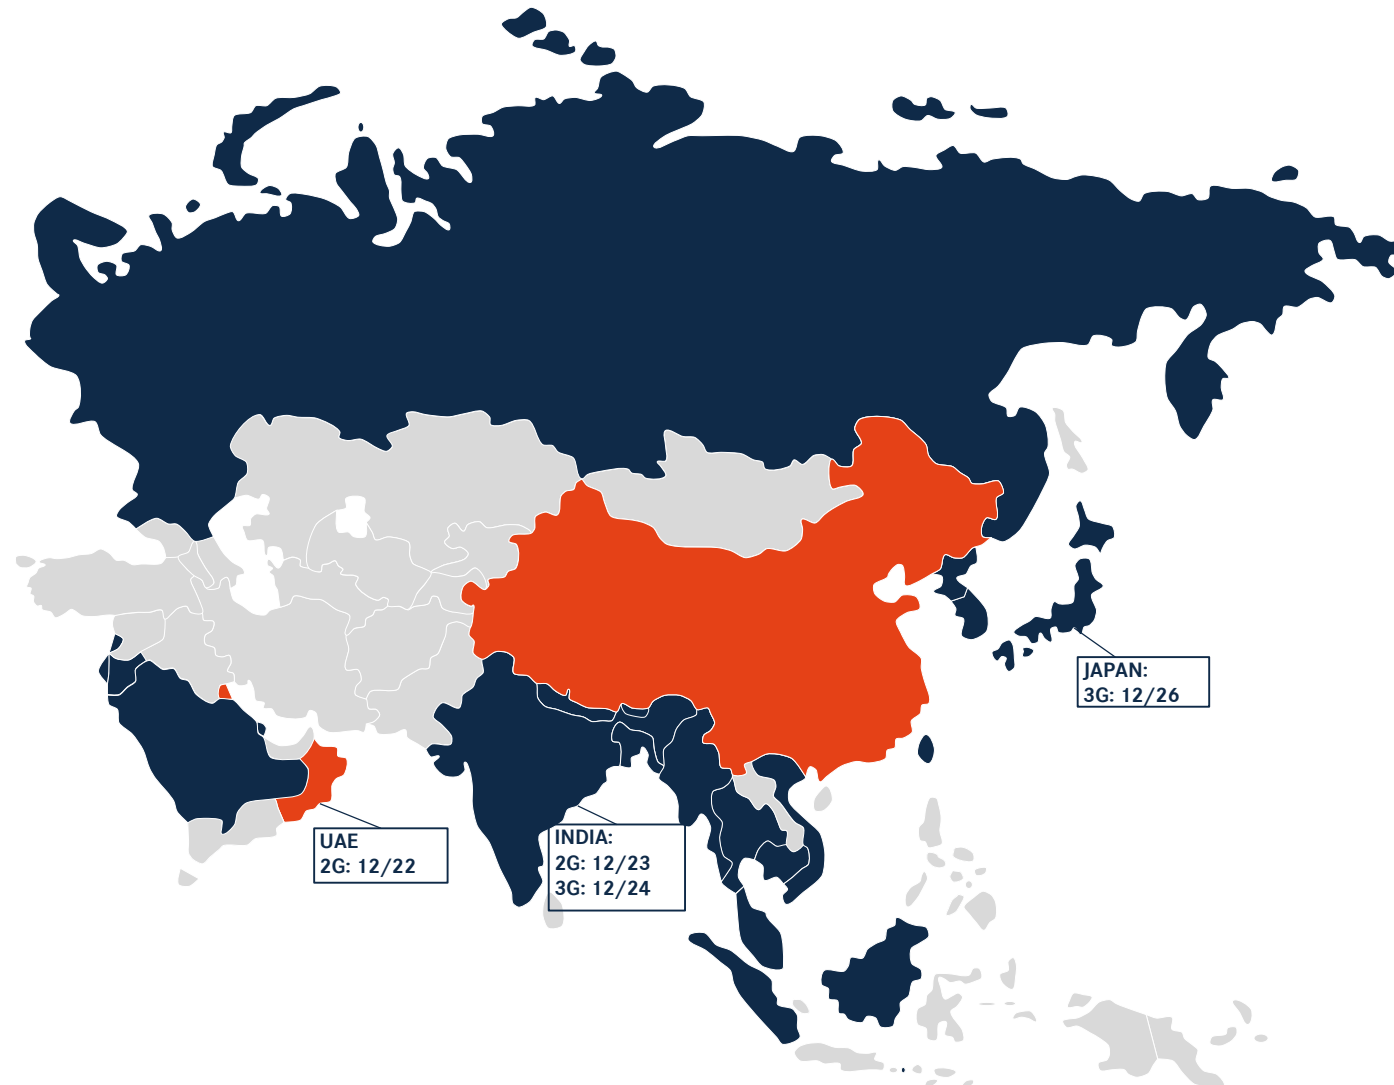

2G/3G TERMINATION SCHEDULE* (STATUS: 04/22)

*This list is based on announcements made by GSMA (Global System for Mobile Communications Association) as well as local roaming partners. Therefore, all dates contained are indicative and not binding. For further information or updates, please contact your local provider. If a country is not listed, no shutdown dates are available.

2G/3G TERMINATION SCHEDULE* – EUROPE (STATUS: 04/22)

*This list is based on announcements made by GSMA (Global System for Mobile Communications Association) as well as local roaming partners. Therefore, all dates contained are indicative and not binding. For further information or updates, please contact your local provider. If a country is not listed, no shutdown dates are available.

2G/3G TERMINATION SCHEDULE*– SOUTH AMERICA (STATUS: 04/22)

*This list is based on announcements made by GSMA (Global System for Mobile Communications Association) as well as local roaming partners. Therefore, all dates contained are indicative and not binding. For further information or updates, please contact your local provider. If a country is not listed, no shutdown dates are available.

2G/3G TERMINATION SCHEDULE* – ASIA (STATUS: 04/22)

*This list is based on announcements made by GSMA (Global System for Mobile Communications Association) as well as local roaming partners. Therefore, all dates contained are indicative and not binding. For further information or updates, please contact your local provider. If a country is not listed, no shutdown dates are available.