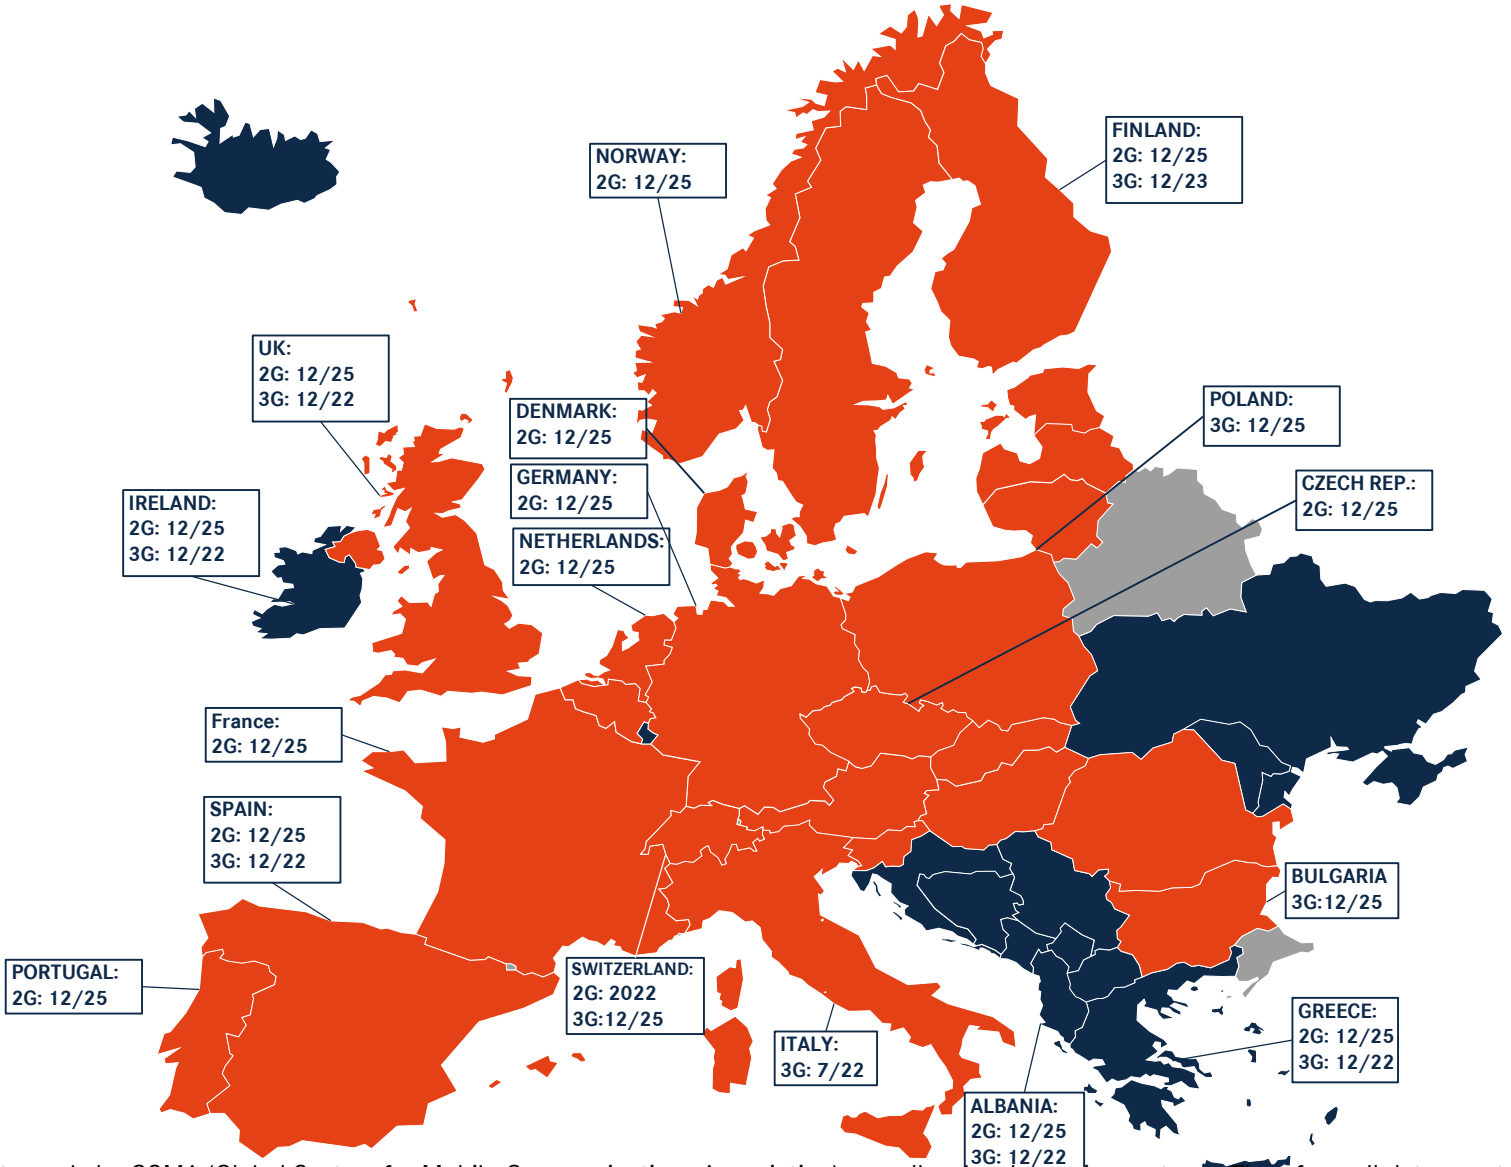

2G/3G TERMINATION SCHEDULE* (STATUS: 04/22)

*This list is based on announcements made by GSMA (Global System for Mobile Communications Association) as well as local roaming partners. Therefore, all dates contained are indicative and not binding. For further information or updates, please contact your local provider. If a country is not listed, no shutdown dates are available.

2G/3G TERMINATION SCHEDULE* – EUROPE (STATUS: 04/22)

*This list is based on announcements made by GSMA (Global System for Mobile Communications Association) as well as local roaming partners. Therefore, all dates contained are indicative and not binding. For further information or updates, please contact your local provider. If a country is not listed, no shutdown dates are available.

2G/3G TERMINATION SCHEDULE*– SOUTH AMERICA (STATUS: 04/22)

*This list is based on announcements made by GSMA (Global System for Mobile Communications Association) as well as local roaming partners. Therefore, all dates contained are indicative and not binding. For further information or updates, please contact your local provider. If a country is not listed, no shutdown dates are available.

2G/3G TERMINATION SCHEDULE* – ASIA (STATUS: 04/22)

*This list is based on announcements made by GSMA (Global System for Mobile Communications Association) as well as local roaming partners. Therefore, all dates contained are indicative and not binding. For further information or updates, please contact your local provider. If a country is not listed, no shutdown dates are available.